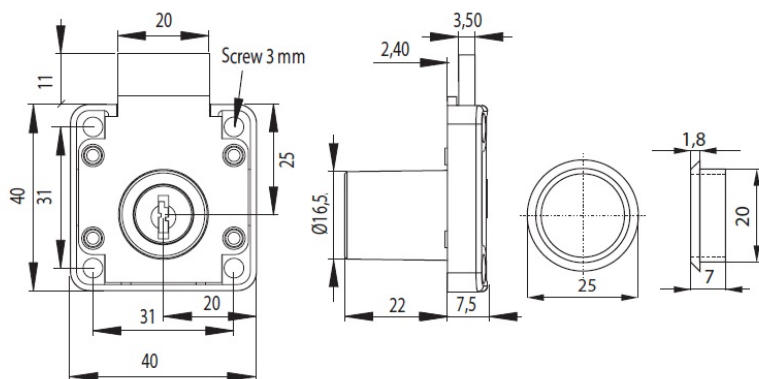

PRODUCT SHEET

Description:

Rim Lock 850, $\varnothing 16,5 \times 22 \text{mm}$, Drawer, NPL, HCK SISO

Item number:

14.00.010-0

Units	Box	Carton	HS Code	Barcode
Pcs.	12	192	8301300000	
				5704866031585

SISO A/S