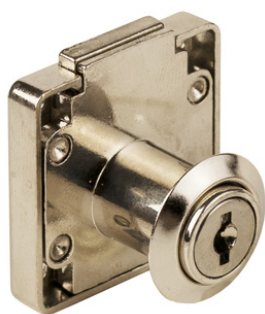

PRODUCT SHEET

Description:

Rim Lock 850, $\varnothing 16,5 \times 22 \text{mm}$, Drawer, NPL, HCK SISO

Item number:

14.00.010-0

Units	Box	Carton	HS Code	Barcode
Pcs.	12	192	8301300000	
				5704866031585

SISO A/S