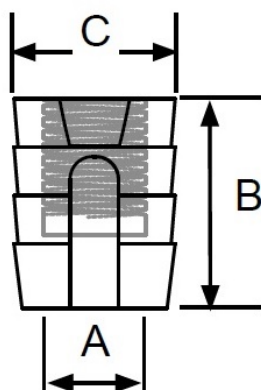

PRODUCT SHEET

Description:

Knock-In Bushing N-410, M4, ø8x10mm, White Nylon, Closed

Item number:

12.11.315-1

Units	Box	Carton	HS Code	Barcode
Pcs.	1000	40000	3908900090	 5704866445481

Material: White nylon

Type: Knock in. No collar.
Closed end.

A	B	C	Colour
M4	10 mm	Ø 8 mm	White
M6	11 mm	Ø 10 mm	White