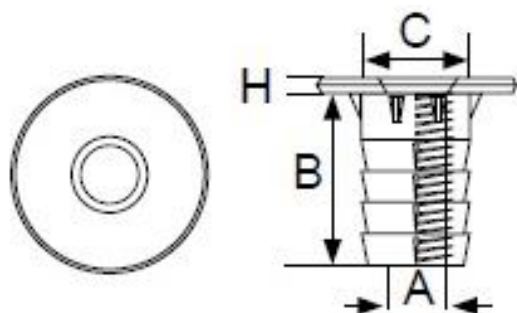

# PRODUCT SHEET

**Description:**

Drive In Bushing DR-816, M8,  $\varnothing 19 \times 16$  mm, Steel, BZP

**Item number:**

12.10.720-0

| Units | Box | Carton | HS Code    | Barcode  |
|-------|-----|--------|------------|--|
| Pcs.  | 1   | 1000   | 7318190090 |  |
|       |     |        |            | 5704866027403  |

| A   | B     | C                     | H = Head                       |
|-----|-------|-----------------------|--------------------------------|
| M6  | 14 mm | $\varnothing 8,3$ mm  | $\varnothing 14 \times 1,5$ mm |
| M8  | 16 mm | $\varnothing 10,5$ mm | $\varnothing 19 \times 2,5$ mm |
| M10 | 17 mm | $\varnothing 12,5$ mm | $\varnothing 22 \times 2,5$ mm |