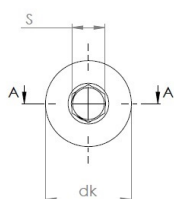

PRODUCT SHEET

Description:

Combifix Head No. 1015, 5mm Hex, M6, Dome Head, SS-304

Item number:

12.09.265-1

Units	Box	Carton	HS Code	Barcode
Pcs.	15	6000	7318190090	
				5704866505819

Thread	dk	K	S	t	ds	L
M6x1	12,9 - 13,1	2,4 - 2,6	5,02 - 5,12	2,25 - 2,5	7,9 - 8	10,40 - 10,6