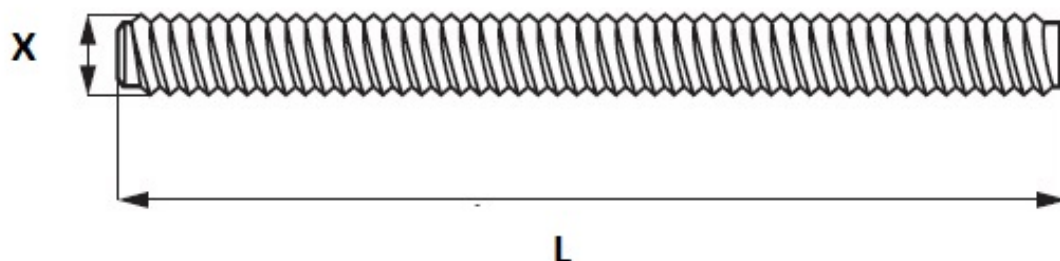

PRODUCT SHEET

Description:

Threaded Bolt M8x40mm, Brass Natural

Item number:

12.08.940-0

Units	Box	Carton	HS Code	Barcode
Pcs.	1	157	7415330000	
				5704866024907

X	L (mm)
M8	40
M8	45