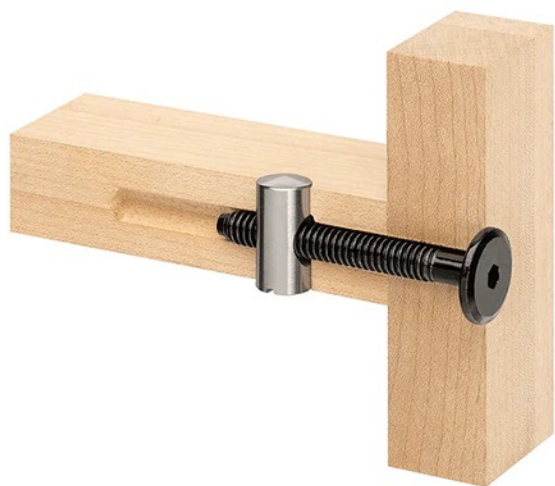

PRODUCT SHEET

Description:

Cross Dowel $\varnothing 12 \times 30 \text{mm} (15+15)$, M8, Steel, Bright Zinc Plated

Item number:

12.07.289-0

Units	Box	Carton	HS Code	Barcode
Pcs.	1	1000	7318190090	
				5704866023276

	A	B	C	D*	Material	Finish
M6	$\varnothing 10 \text{ mm}$	13 mm	8/5 mm	8/5 mm	Steel	Plain
M6	$\varnothing 10 \text{ mm}$	14 mm	8/6 mm	8/6 mm	Steel	BZP/YZP
M6	$\varnothing 10 \text{ mm}$	14 mm	8/6 mm	8/6 mm	Brass	Natural
M6	$\varnothing 10 \text{ mm}$	14 mm	8/6 mm	8/6 mm	SS	Natural
M6	$\varnothing 10 \text{ mm}$	16 mm	10/6 mm	10/6 mm	Steel	YZP
M6	$\varnothing 10 \text{ mm}$	18 mm	12/6 mm	12/6 mm	Steel	YZP/BZP
M6	$\varnothing 10 \text{ mm}$	30 mm	20/10 mm	20/10 mm	Steel	BZP
M6	$\varnothing 10 \text{ mm}$	20 mm	10/10 mm	10/10 mm	Steel	BZP/YZP
M6	$\varnothing 10 \text{ mm}$	25 mm	12,5/12,5 mm	12,5/12,5 mm	Steel	BZP
M6	$\varnothing 10 \text{ mm}$	30 mm	15/15 mm	15/15 mm	Steel	BZP
M6	$\varnothing 10 \text{ mm}$	40 mm	20/20 mm	20/20 mm	Steel	BZP
M6	$\varnothing 10 \text{ mm}$	45 mm	22,5/22,5 mm	22,5/22,5 mm	Steel	BZP
M8	$\varnothing 12 \text{ mm}$	20 mm	10/10 mm	10/10 mm	Steel	YZP
M8	$\varnothing 12 \text{ mm}$	25 mm	12,5/12,5 mm	12,5/12,5 mm	Steel	BZP
M8	$\varnothing 12 \text{ mm}$	30 mm	15/15 mm	15/15 mm	Steel	YZP
M8	$\varnothing 12 \text{ mm}$	50 mm	25/25 mm	25/25 mm	Steel	BZP/YZP
M8	$\varnothing 12 \text{ mm}$	60 mm	30/30 mm	30/30 mm	Steel	BZP