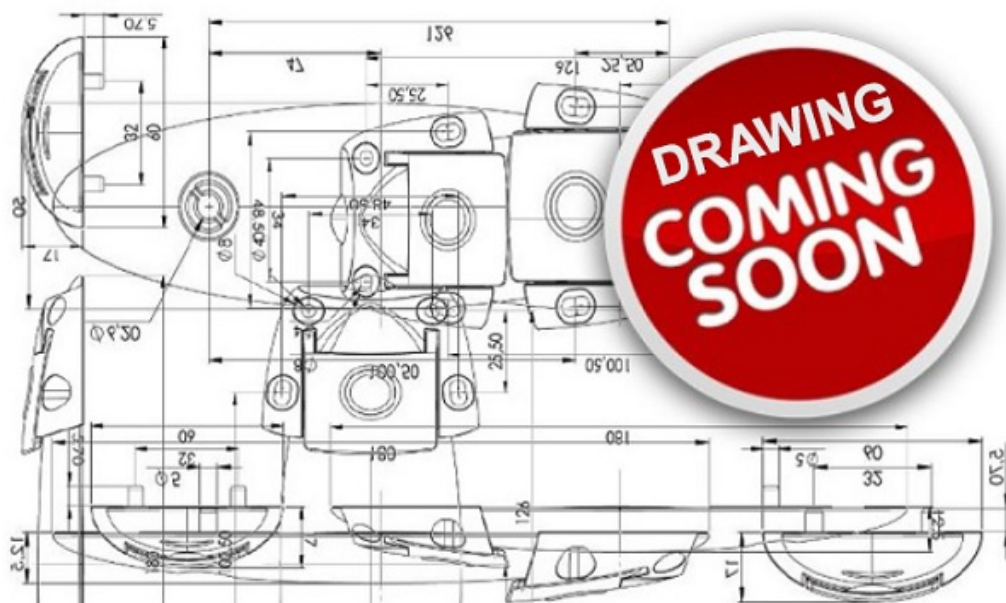

PRODUCT SHEET

Description:

Inbus Screw, M8 x 110mm, Hex 6mm, Bright Zinc Plated, DIN 912

Item number:

12.06.441-0

Units	Box	Carton	HS Code	Barcode
Pcs.	1	300	7318155898	
				5704866022736

SISO A/S

Mileparken 11
DK-2740 Skovlunde
Denmark
VAT: DK 24786013