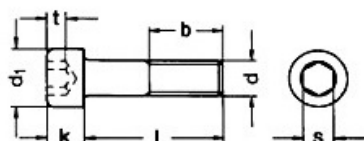

PRODUCT SHEET

Description:

Inbus Screw, M6 x 60mm, Hex 5mm, Stainless Steel A2, DIN 912

Item number:

12.06.330-0

Units	Box	Carton	HS Code	Barcode
Pcs.	1	100	7318155290	
				5704866456838

d	6
l	60
b	24
d1	10
k max.	6
s	5
t min.	3

SISO A/S

Mileparken 11
DK-2740 Skovlunde
Denmark
VAT: DK 24786013

Phone +45 45 830 900

www.siso.dk
siso@siso.dk

Danske Bank
Nytorv Branch
Copenhagen
SWIFT: DABADKKK

Account no.
4180 3112 112936
IBAN Account
DK7230003112112936