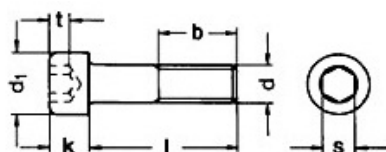

PRODUCT SHEET

Description:

Inbus Screw, M6 x 20mm, Hex 5mm, Stainless Steel A2, DIN 912

Item number:

12.06.322-0

Units	Box	Carton	HS Code	Barcode
Pcs.	500	3000	7318155290	 5704866449212

d	M 6
l	20
b	24
d1	10
k max.	6
s	5
t min.	3

SISO A/S

Mileparken 11
DK-2740 Skovlunde
Denmark
VAT: DK 24786013

Phone +45 45 830 900

www.siso.dk
siso@siso.dk

Danske Bank
Nytorv Branch
Copenhagen
SWIFT: DABADKKK

Account no.
4180 3112 112936
IBAN Account
DK7230003112112936