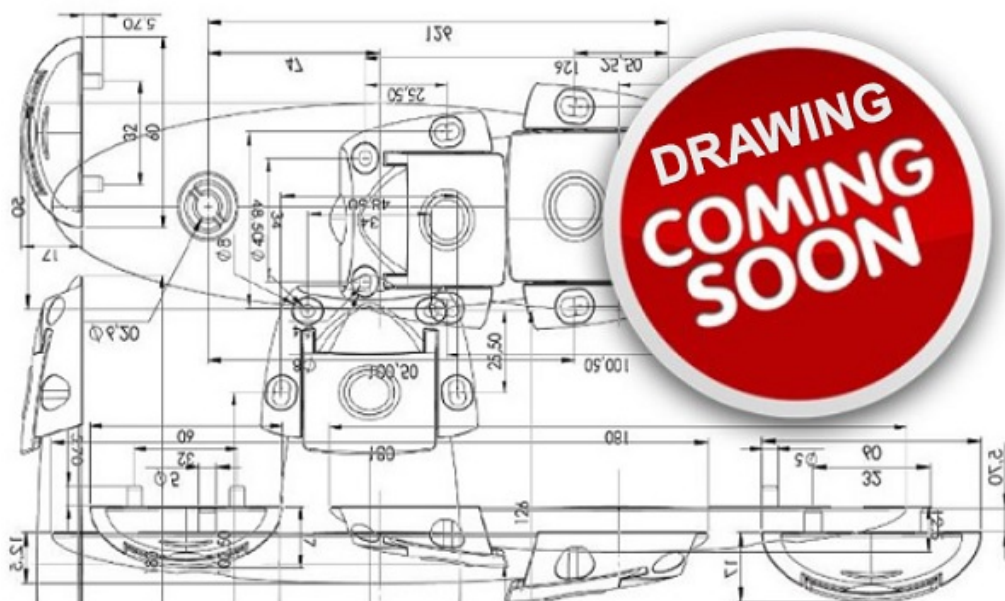

PRODUCT SHEET

Description:

Insex Key, 4mm, L-Shaped 68x26mm, Hardened Steel, BZP

Item number:

12.06.016-0

Units	Box	Carton	HS Code	Barcode
Pcs.	1	1800	7318290090	 5704866022248

SISO A/S

Mileparken 11
DK-2740 Skovlunde
Denmark
VAT: DK 24786013