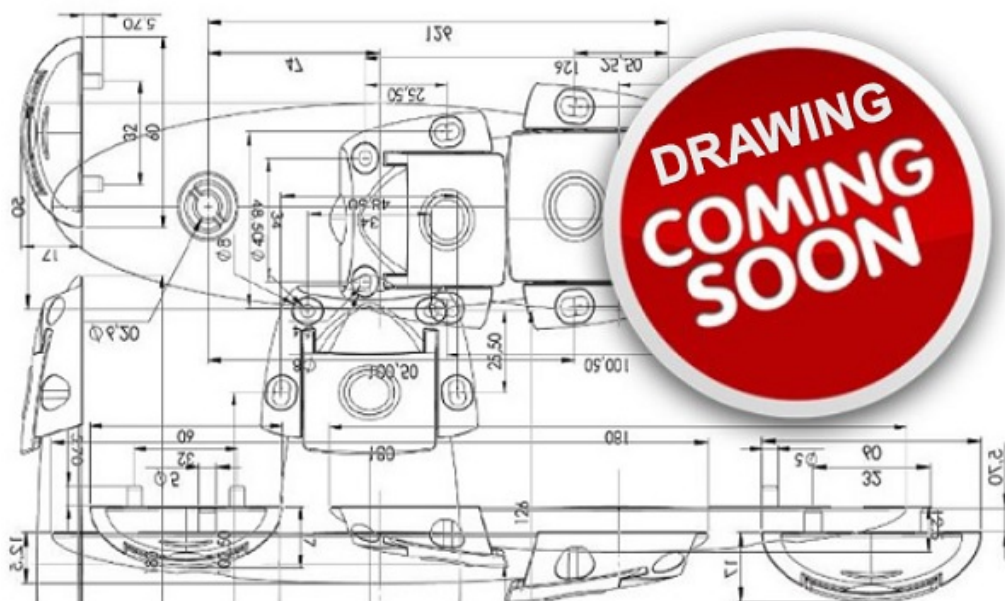

PRODUCT SHEET

Description:

Wood Screw, Oval, Brass NPL, 5.0x50mm, DIN 95 Slot

Item number:

11.07.788-0

Units	Box	Carton	HS Code	Barcode
Pcs.		200	7415330000	 5704866016476

SISO A/S

Mileparken 11
DK-2740 Skovlunde
Denmark
VAT: DK 24786013