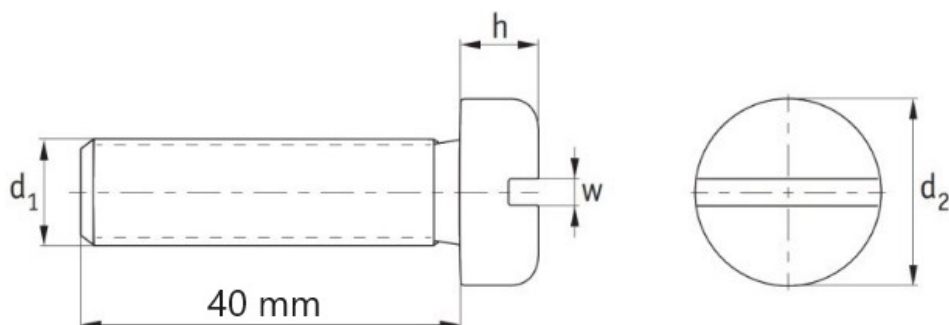

PRODUCT SHEET

Description:

DIN 85 Slotted Pan Head Screws, Solid Brass, AM 6X40

Item number:

11.07.602-0

Units	Box	Carton	HS Code	Barcode
Pcs.	100	1000	74153300	
				5704866016285

Thread Diameter (d1)	M6
d2 max. (mm)	12
h max. (mm)	3.6
w nom. (mm)	1.6