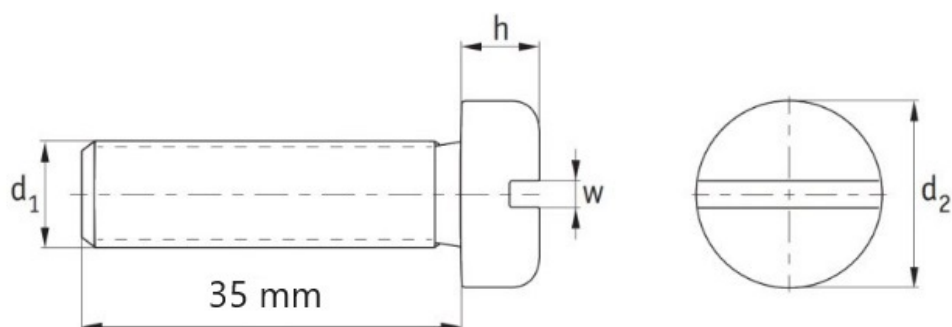

PRODUCT SHEET

Description:

DIN 85 Slotted Pan Head Screws, Solid Brass, AM 6X35

Item number:

11.07.601-0

Units	Box	Carton	HS Code	Barcode
Pcs.	1	3000	74153300	
				5704866016278

Thread Diameter (d1)	M6
d2 max. (mm)	12
h max. (mm)	3.6
w nom. (mm)	1.6