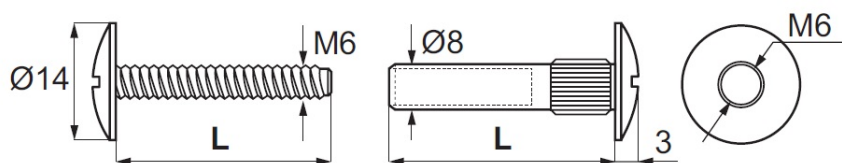

PRODUCT SHEET

Description:

Connecting Screw, 31-39mm, Bore 8mm, M6, Steel, Brass Plated

Item number:

11.06.913-1

Units	Box	Carton	HS Code	Barcode
Set		1000	7318155898	 5704866015431

Panel thickness	Screw "L"	Tube "L"	NPL	BPL	BRZ	BLK
25 - 33 mm	M6 x 14 mm	M6 x 25 mm	# 11.06.902	# 11.06.901	# 11.06.900	
31 - 39 mm	M6 x 14 mm	M6 x 30 mm	# 11.06.912	# 11.06.913	# 11.06.910	
31 - 45 mm	M6 x 20 mm	M6 x 30 mm	# 11.06.904			available upon request
38 - 46 mm	M6 x 20 mm	M6 x 38 mm	# 11.06.920	# 11.06.922		