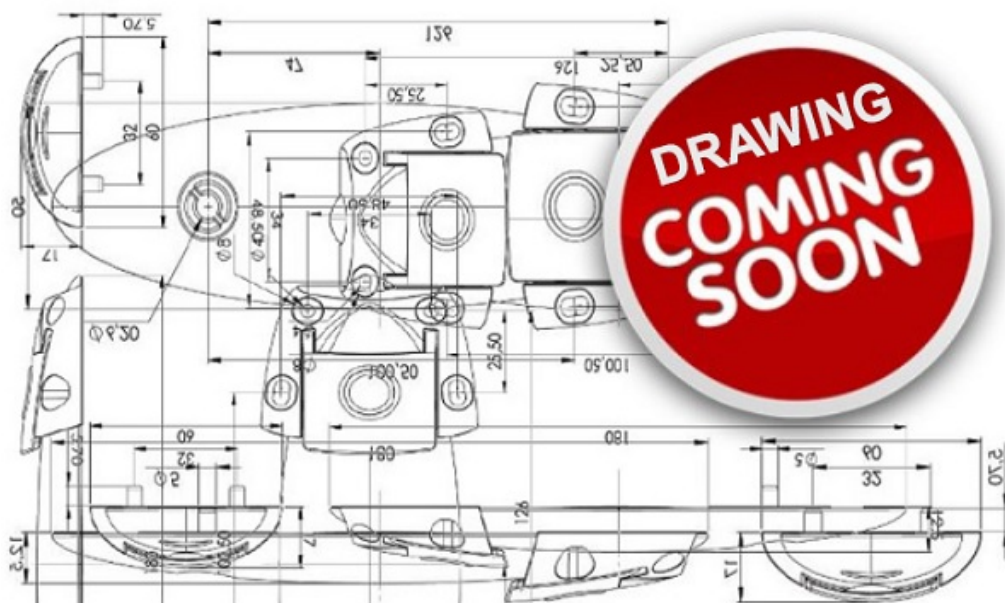

PRODUCT SHEET

Description:

Male Connecting Screw, Bore 8mm, M6x14mm, Steel Nickel Pl.

Item number:

11.06.905-0

Units	Box	Carton	HS Code	Barcode
Pcs.	1	1500	7318155898	
				5704866015349

SISO A/S

Mileparken 11
DK-2740 Skovlunde
Denmark
VAT: DK 24786013