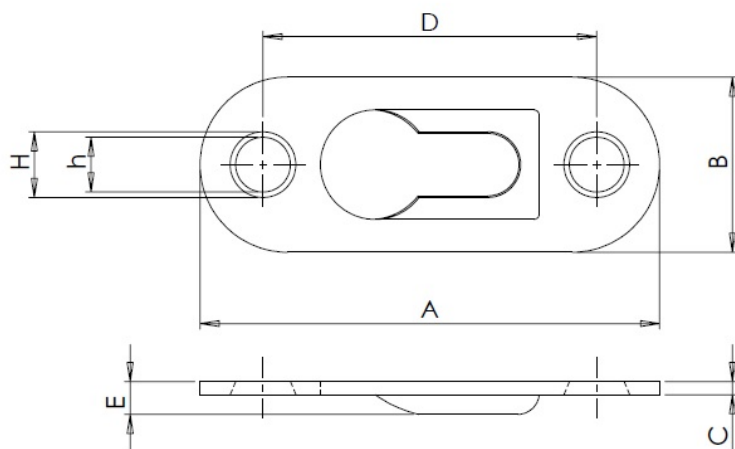

PRODUCT SHEET

Description:

Keyhole Fixture, Single Hole, 42x16x1.5mm, White Zinc Plated

Item number:

11.06.814-1

Units	Box	Carton	HS Code	Barcode
Pcs.	1000	5000	8301600090	
				5704866478595

A	B	C	D	E	h/H
42 - 42,5 mm.	15,5 - 16 mm.	1,5 mm.	30,50 mm.	3 mm.	5/6 mm.