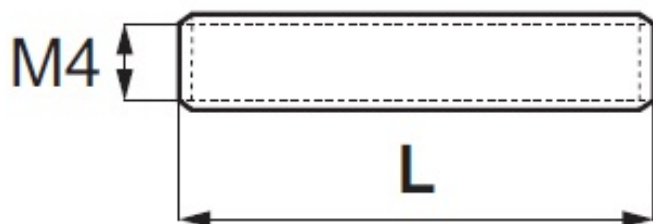

PRODUCT SHEET

Description:

Connecting Tube, $\varnothing 5 \times 30 \text{ mm}$, Inner Thread M4, Steel YZP

Item number:

11.06.701-0

Units	Box	Carton	HS Code	Barcode
Pcs.	1	4000	7318190090	 5704866014687

L = 15 mm	# 11.06.695
L = 22 mm	# 11.06.700
L = 30 mm	# 11.06.701
L = 50 mm	# 11.06.702