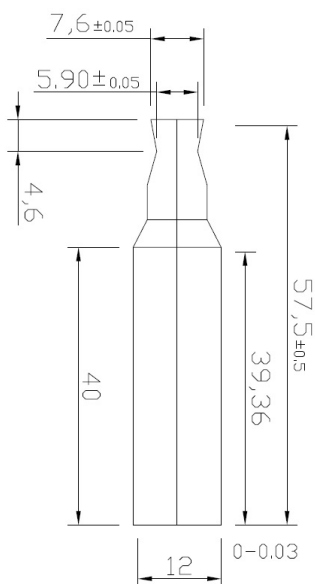

PRODUCT SHEET

Description:

Router for Clip Connector "Dovetail" $\varnothing 12 \times 7,6 \text{mm}$, Turning Speed 8000 Soft Material, 16000 Hard Material

Item number:

11.05.841-1

Units	Box	Carton	HS Code	Barcode
Pcs.	1	40	8207709000	 5704866512473