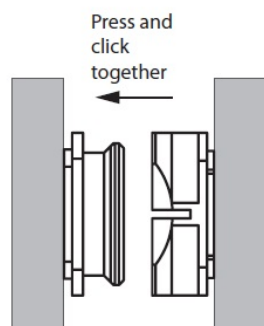

SISO A/S

Mileparken 11
DK-2740 Skovlunde
Denmark
VAT: DK 24786013

Phone +45 45 830 900

www.siso.dk
siso@siso.dk

Danske Bank
Nytorv Branch
Copenhagen
SWIFT: DABADKKK

Account no.
4180 3112 112936
IBAN Account
DK7230003112112936