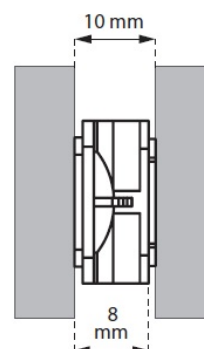

SISO A/S

Mileparken 11
DK-2740 Skovlunde
Denmark
VAT: DK 24786013

Phone +45 45 830 900

www.siso.dk
siso@siso.dk

Danske Bank
Nytorv Branch
Copenhagen
SWIFT: DABADKKK

Account no.
4180 3112 112936
IBAN Account
DK7230003112112936