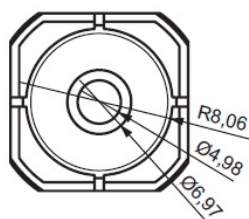

SISO A/S

Mileparken 11
DK-2740 Skovlunde
Denmark
VAT: DK 24786013

Phone +45 45 830 900

www.siso.dk
siso@siso.dk

Danske Bank
Nytorv Branch
Copenhagen
SWIFT: DABADKKK

Account no.
4180 3112 112936
IBAN Account
DK7230003112112936