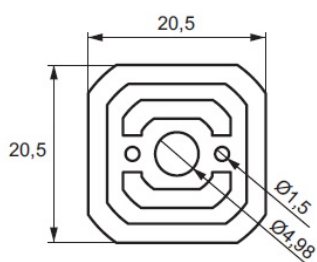

PRODUCT SHEET

Description:

Click Button Panel Connector, Grey PC, Female, 20,5x20,5mm, No Screws. To be fixed W/Screw or by Glue, Max Pull Out Load, 5 Kg.pr. Clip,10mm Panel Distance, ø5mm Screw Hole

Item number:

11.05.819-5

| Units | Box | Carton | HS Code | Barcode |
|-------|------|--------|------------|---|
| Pcs. | 5000 | 10000 | 3926909790 |  5704866484527 |

Female

SISO A/S

Mileparken 11
DK-2740 Skovlunde
Denmark
VAT: DK 24786013