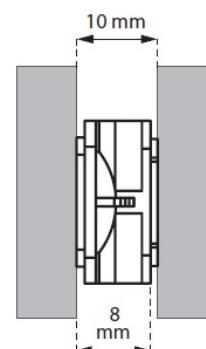

## Description:

Click Button Panel Connector, Grey PC, Male,  $\varnothing 20,5 \times 20,5$ mm, No Screws. To be fixed W/Screw or by Glue, Max Pull Out Load, 5 Kg.pr. Clip, 10mm Panel Distance,  $\varnothing 5$ mm Screw Hole

## Item number:

11.05.818-5

Units	Box	Carton	HS Code	Barcode
Pcs.	1	5000	3926909790	
				5704866484398

Male