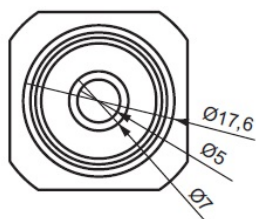

## Description:

Click Button Panel Connector, Grey PC, Male,  $\varnothing 20,5 \times 20,5$ mm, No Screws. To be fixed W/Screw or by Glue, Max Pull Out Load, 5 Kg.pr. Clip, 10mm Panel Distance,  $\varnothing 5$ mm Screw Hole

## Item number:

11.05.818-5

Units	Box	Carton	HS Code	Barcode
Pcs.	1	5000	3926909790	
				5704866484398

Male