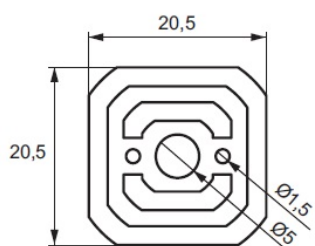

## Description:

Click Button Panel Connector, Grey PC, Male,  $\varnothing 20,5 \times 20,5$ mm, No Screws. To be fixed W/Screw or by Glue, Max Pull Out Load, 5 Kg.pr. Clip, 10mm Panel Distance,  $\varnothing 5$ mm Screw Hole

## Item number:

11.05.818-5

Units	Box	Carton	HS Code	Barcode
Pcs.	1	5000	3926909790	
				5704866484398

Male