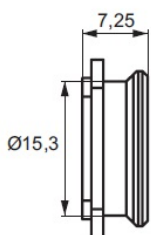

## Description:

Click Button Panel Connector, Grey PC, Male,  $\varnothing 20,5 \times 20,5$ mm, No Screws. To be fixed W/Screw or by Glue, Max Pull Out Load, 5 Kg.pr. Clip, 10mm Panel Distance,  $\varnothing 5$ mm Screw Hole

## Item number:

11.05.818-5

Units	Box	Carton	HS Code	Barcode
Pcs.	1	5000	3926909790	
				5704866484398

Male