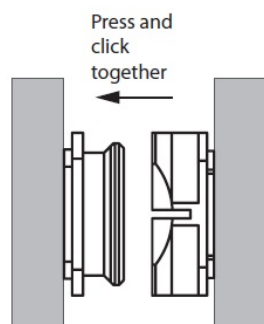

SISO A/S

Mileparken 11
DK-2740 Skovlunde
Denmark
VAT: DK 24786013

Phone +45 45 830 900

www.siso.dk
siso@siso.dk

Danske Bank
Nytorv Branch
Copenhagen
SWIFT: DABADKKK

Account no.
4180 3112 112936
IBAN Account
DK7230003112112936