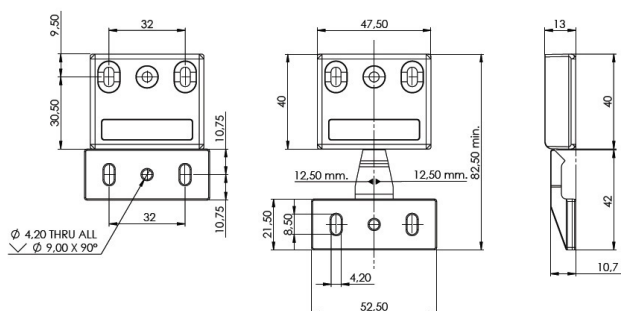

## Description:

Cabinet Hanger "Cliff", Male Part, Black PC, F/Chipboard Screws, Load Capacity 250 kg. by use of 4 Sets, (NOT FOR, SALE IN GERMANY)

## Item number:

11.05.650-0

Units	Box	Carton	HS Code	Barcode
Pcs.	1000	2000	3926909790	 5704866492799