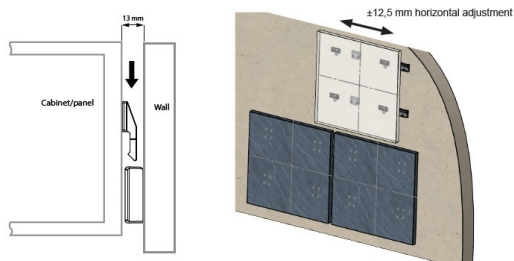

PRODUCT SHEET

Description:

Cabinet Hanger "Cliff", Male Part, Black PC, F/Chipboard Screws, Load Capacity 250 kg. by use of 4 Sets, (NOT FOR, SALE IN GERMANY)

Item number:

11.05.650-0

Units	Box	Carton	HS Code	Barcode
Pcs.	1000	2000	3926909790	 5704866492799

SISO A/S

Mileparken 11
DK-2740 Skovlunde
Denmark
VAT: DK 24786013

Phone +45 45 830 900

www.siso.dk
siso@siso.dk

Danske Bank
Nytorv Branch
Copenhagen
SWIFT: DABADKKK

Account no.
4180 3112 112936
IBAN Account
DK7230003112112936