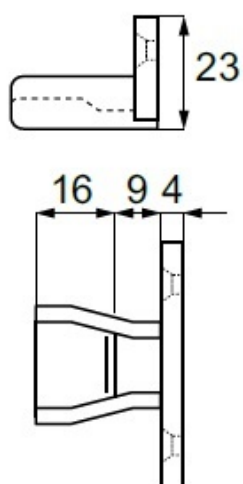

PRODUCT SHEET

Description:

Clip Panel Connector "Push Fit", Female Only, F/Chipboard Screws, Black PC, (NOT FOR SALE IN GERMANY)

Item number:

11.05.601-0

Units	Box	Carton	HS Code	Barcode
Pcs.	1000	2000	3926909790	 5704866457286