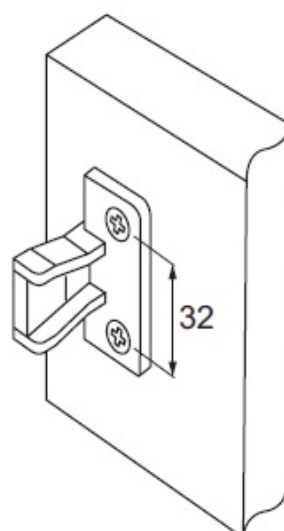

PRODUCT SHEET

Description:

Clip Panel Connector "Push Fit", Female Only, F/Chipboard Screws, Black PC, (NOT FOR SALE IN GERMANY)

Item number:

11.05.601-0

Units	Box	Carton	HS Code	Barcode
Pcs.	1000	2000	3926909790	 5704866457286