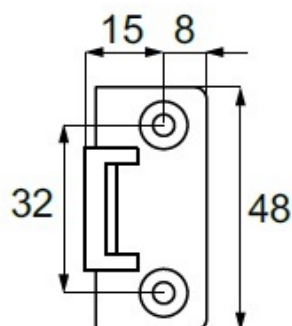

PRODUCT SHEET

Description:

Clip Panel Connector "Push Fit", Female Only, F/Chipboard Screws, Black PC, (NOT FOR SALE IN GERMANY)

Item number:

11.05.601-0

Units	Box	Carton	HS Code	Barcode
Pcs.	1000	2000	3926909790	 5704866457286