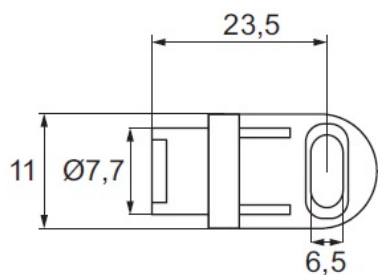

PRODUCT SHEET

Description:

Rear Panel Connector RV 3, Short Type, White Plast

Item number:

11.05.501-0

Units	Box	Carton	HS Code	Barcode
Pcs.	1000	5000	3926300090	 5704866014243

SISO A/S

Mileparken 11
DK-2740 Skovlunde
Denmark
VAT: DK 24786013