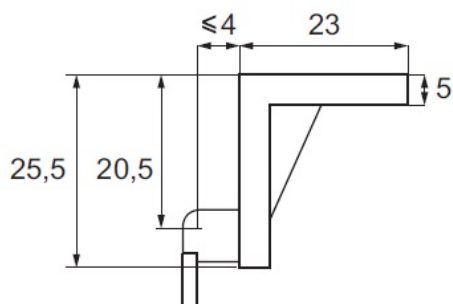

PRODUCT SHEET

Description:

Rear Panel Connector RV 3, Short Type, White Plast

Item number:

11.05.501-0

Units	Box	Carton	HS Code	Barcode
Pcs.	1000	5000	3926300090	 5704866014243

SISO A/S

Mileparken 11
DK-2740 Skovlunde
Denmark
VAT: DK 24786013