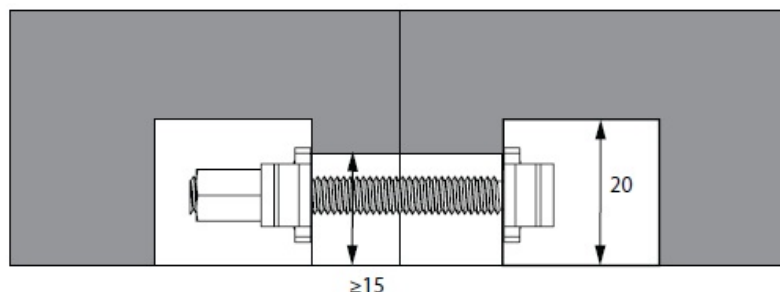

PRODUCT SHEET

Description:

Worktop Connector Bore Hole $\varnothing$ 35mm, Screw M6x200mm, Steel BZP

Item number:

11.04.460-0

Units	Box	Carton	HS Code	Barcode
Set	1	250	7318190090	
				5704866013604

SISO A/S

Mileparken 11
DK-2740 Skovlunde
Denmark
VAT: DK 24786013

Phone +45 45 830 900

www.siso.dk
siso@siso.dk

Danske Bank
Nytorv Branch
Copenhagen
SWIFT: DABADKKK

Account no.
4180 3112 112936
IBAN Account
DK7230003112112936