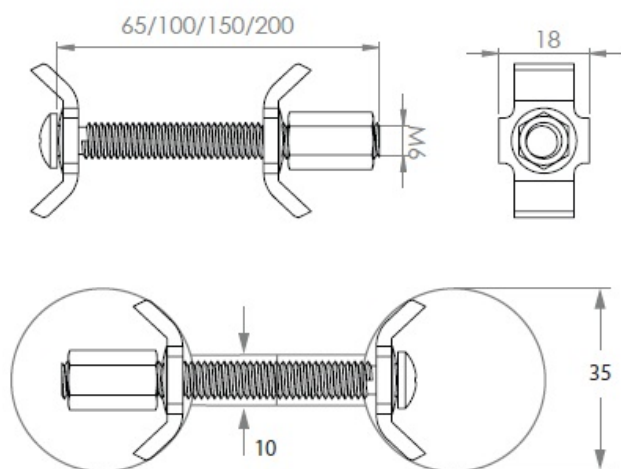

PRODUCT SHEET

Description:

Worktop Connector Bore Hole $\varnothing$ 35mm, Screw M6x200mm, Steel BZP

Item number:

11.04.460-0

Units	Box	Carton	HS Code	Barcode
Set	1	250	7318190090	
				5704866013604

SISO A/S

Mileparken 11
DK-2740 Skovlunde
Denmark
VAT: DK 24786013

Phone +45 45 830 900

www.siso.dk
siso@siso.dk

Danske Bank
Nytorv Branch
Copenhagen
SWIFT: DABADKKK

Account no.
4180 3112 112936
IBAN Account
DK7230003112112936