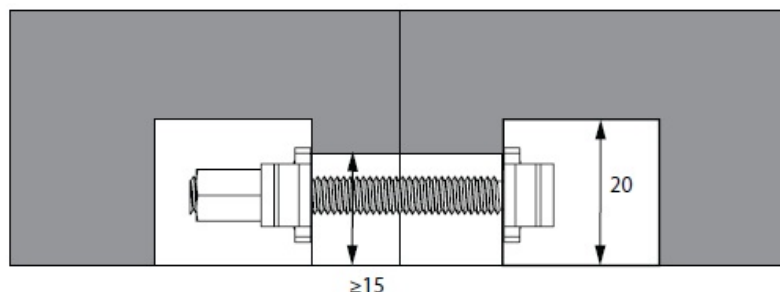

PRODUCT SHEET

Description:

Worktop Connector Bore Hole $\varnothing 35$ mm, Screw M6x150mm, Steel BZP

Item number:

11.04.430-1

Units	Box	Carton	HS Code	Barcode
Set	1	300	7318190090	
				5704866013598

SISO A/S

Mileparken 11
DK-2740 Skovlunde
Denmark
VAT: DK 24786013

Phone +45 45 830 900

www.siso.dk
siso@siso.dk

Danske Bank
Nytorv Branch
Copenhagen
SWIFT: DABADKKK

Account no.
4180 3112 112936
IBAN Account
DK7230003112112936