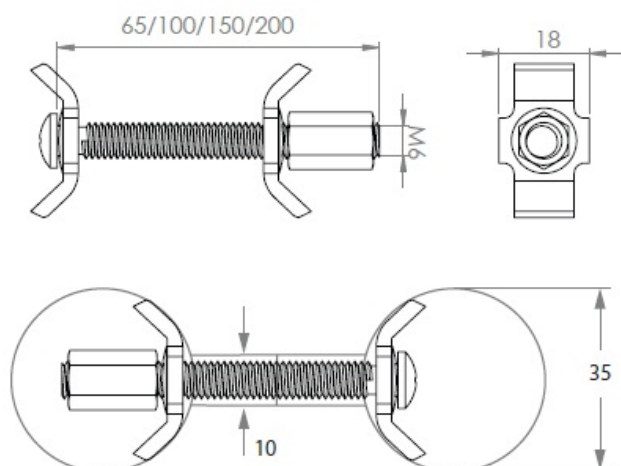

PRODUCT SHEET

Description:

Worktop Connector Bore Hole $\varnothing 35$ mm, Screw M6x150mm, Steel BZP

Item number:

11.04.430-1

Units	Box	Carton	HS Code	Barcode
Set	1	300	7318190090	
				5704866013598

SISO A/S

Mileparken 11
DK-2740 Skovlunde
Denmark
VAT: DK 24786013

Phone +45 45 830 900

www.siso.dk
siso@siso.dk

Danske Bank
Nytorv Branch
Copenhagen
SWIFT: DABADKKK

Account no.
4180 3112 112936
IBAN Account
DK7230003112112936