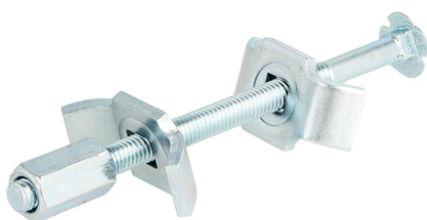

PRODUCT SHEET

Description:

Worktop Connector Bore Hole \varnothing 35mm, Screw M6x100mm, Steel BZP

Item number:

11.04.427-1

Units	Box	Carton	HS Code	Barcode
Set	1	300	7318190090	 5704866013574

SISO A/S

Mileparken 11
DK-2740 Skovlunde
Denmark
VAT: DK 24786013