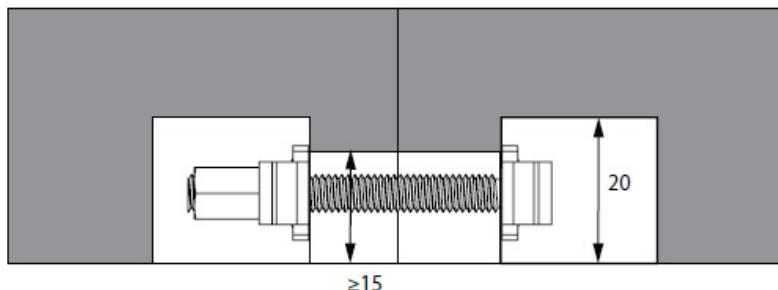

PRODUCT SHEET

Description:

Worktop Connector Bore Hole \varnothing 35mm, Screw M6x100mm, Steel BZP

Item number:

11.04.427-1

Units	Box	Carton	HS Code	Barcode
Set	1	300	7318190090	 5704866013574

SISO A/S

Mileparken 11
DK-2740 Skovlunde
Denmark
VAT: DK 24786013