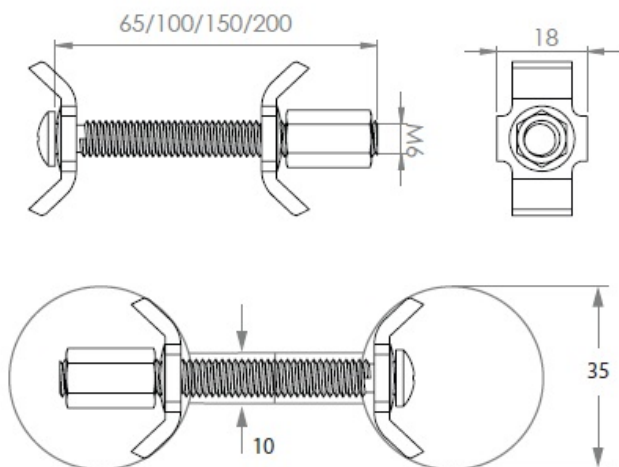

PRODUCT SHEET

Description:

Worktop Connector Bore Hole \varnothing 35mm, Screw M6x100mm, Steel BZP

Item number:

11.04.427-1

Units	Box	Carton	HS Code	Barcode
Set	1	300	7318190090	 5704866013574

SISO A/S

Mileparken 11
DK-2740 Skovlunde
Denmark
VAT: DK 24786013