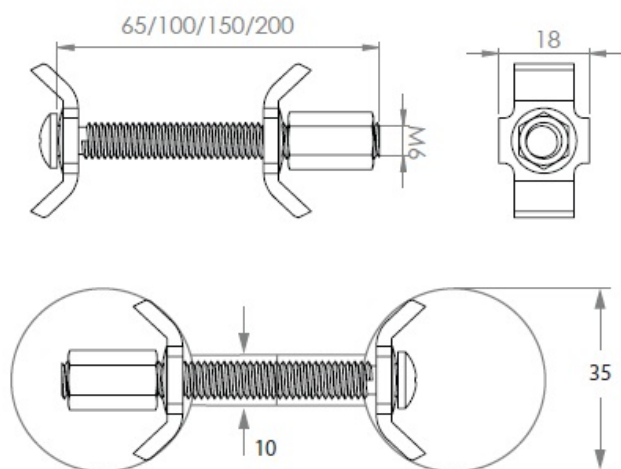

PRODUCT SHEET

Description:

Worktop Connector Bore Hole \varnothing 35mm, Screw M6x65mm, Steel BZP

Item number:

11.04.425-1

| Units | Box | Carton | HS Code | Barcode |
|-------|-----|--------|------------|--|
| Set | 1 | 400 | 7318190090 |  |
| | | | | 5704866013543 |