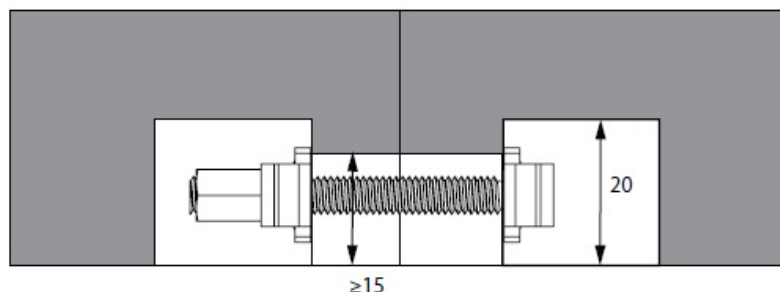

PRODUCT SHEET

Description:

Worktop Connector Bore Hole \varnothing 35mm, Screw M6x65mm, Steel BZP

Item number:

11.04.425-1

| Units | Box | Carton | HS Code | Barcode |
|-------|-----|--------|------------|--|
| Set | 1 | 400 | 7318190090 |  |
| | | | | 5704866013543 |