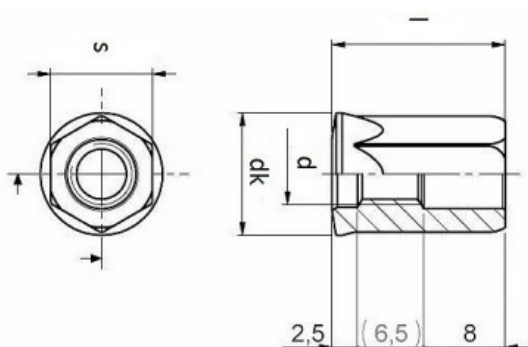

PRODUCT SHEET

Description:

Extra Screw Nut F/11.04.425-0, M6x17, 10mm Hex, Steel BZP

Item number:

11.04.424-0

Units	Box	Carton	HS Code	Barcode
Pcs.	1	2000	3926300090	 5704866013529

d	dk	l	s
M6	12	17	10

SISO A/S