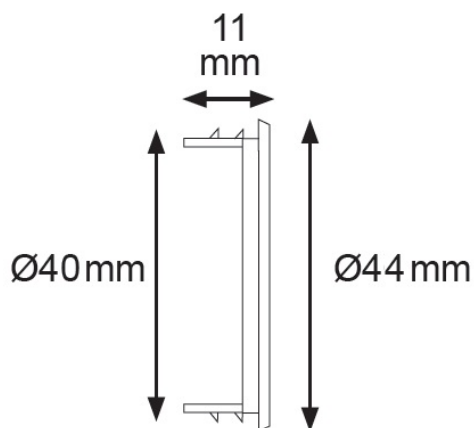

PRODUCT SHEET

Description:

Plastic Cover Cap F/Maxi Luna, Grey, ø40mm

Item number:

11.04.249-0

Units	Box	Carton	HS Code	Barcode
Pcs.			3926909790	 5704866013420

SIDE GRIP

SISO A/S