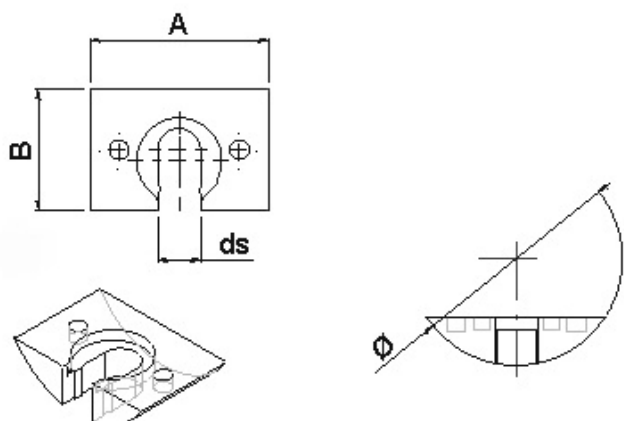

PRODUCT SHEET

Description:

Media Luna Washer, Bore $\varnothing 30 \times 17 \text{mm}$, Brown PA-5% Glass Fibre, SISO Logo

Item number:

11.04.239-1

Units	Box	Carton	HS Code	Barcode
Pcs.	500	10000	3908900090	 5704866468237