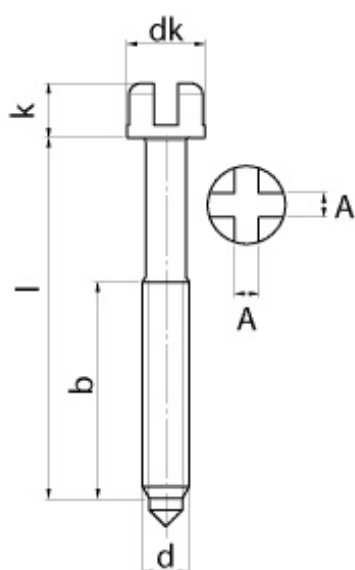

PRODUCT SHEET

Description:

Crown Screw No. 515, M6 x 80mm, Pointed, Steel BZP

Item number:

11.04.035-0

Units	Box	Carton	HS Code	Barcode
Pcs.	1	500	7318155898	 5704866012959

k	d	dk	A	b	l
7	M6	10	3,10	20	30
7	M6	10	3,10	20	35
7	M6	10	3,10	30	40
7	M6	10	3,10	30	50
7	M6	10	3,10	50	65
7	M6	10	3,10	50	80