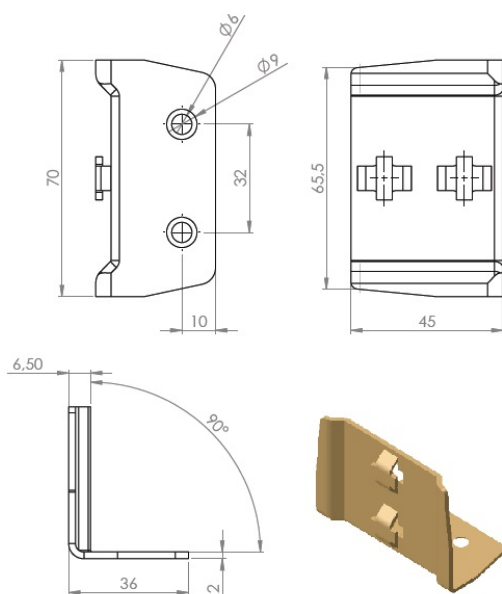

PRODUCT SHEET

Description:

Bed Support "Regulo", Steel YZP, Adjustable 5 Step, Male

Item number:

11.01.112-1

Units	Box	Carton	HS Code	Barcode
Pcs.	1	300	8302420090	 5704866503143

SISO A/S

Mileparken 11
DK-2740 Skovlunde
Denmark
VAT: DK 24786013