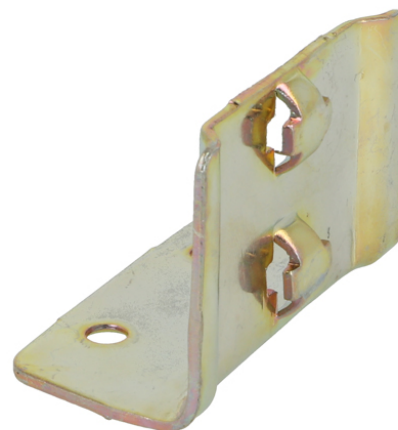

PRODUCT SHEET

Description:

Bed Support "Regulo", Steel YZP, Adjustable 5 Step, Male

Item number:

11.01.112-1

Units	Box	Carton	HS Code	Barcode
Pcs.	1	300	8302420090	 5704866503143

SISO A/S

Mileparken 11
DK-2740 Skovlunde
Denmark
VAT: DK 24786013