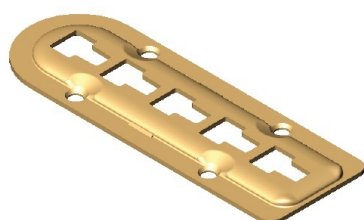

PRODUCT SHEET

Description:

Bed Support "Regulo", Steel YZP, Adjustable 5 Step, Female

Item number:

11.01.111-1

Units	Box	Carton	HS Code	Barcode
Pcs.	1	300	8302420090	
				5704866503136

SISO A/S

Mileparken 11
DK-2740 Skovlunde
Denmark
VAT: DK 24786013