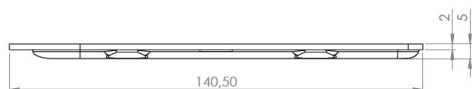

PRODUCT SHEET

Description:

Bed Support "Regulo", Steel YZP, Adjustable 5 Step, Female

Item number:

11.01.111-1

Units	Box	Carton	HS Code	Barcode
Pcs.	1	300	8302420090	
				5704866503136

SISO A/S

Mileparken 11
DK-2740 Skovlunde
Denmark
VAT: DK 24786013