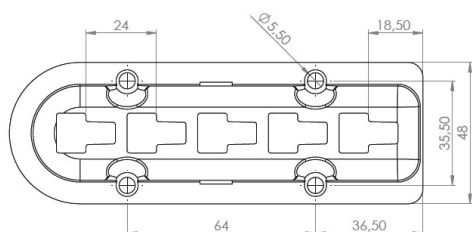

PRODUCT SHEET

Description:

Bed Support "Regulo", Steel YZP, Adjustable 5 Step, Female

Item number:

11.01.111-1

Units	Box	Carton	HS Code	Barcode
Pcs.	1	300	8302420090	
				5704866503136

SISO A/S

Mileparken 11
DK-2740 Skovlunde
Denmark
VAT: DK 24786013