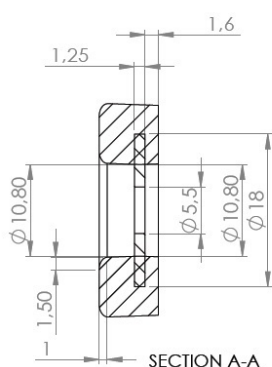

PRODUCT SHEET

Description:

Screw-On Glide "Teflon", Grey PTFT, $\varnothing 25 \times 7 \text{ mm}$, Screw Hole $\varnothing 5 \text{ mm}$, Incl. CSK Screw $\varnothing 4 \times 20 \text{ mm}$

Item number:

10.25.502-0

Units	Box	Carton	HS Code	Barcode
Pcs.	500	3500	3903300000	 5704866506151

SISO A/S

Mileparken 11
DK-2740 Skovlunde
Denmark
VAT: DK 24786013

Phone +45 45 830 900

www.siso.dk
siso@siso.dk

Danske Bank
Nytorv Branch
Copenhagen
SWIFT: DABADKKK

Account no.
4180 3112 112936
IBAN Account
DK7230003112112936