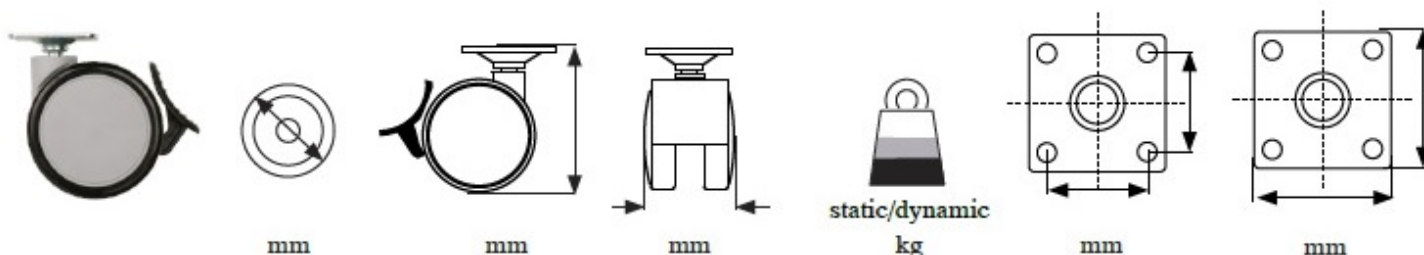

PRODUCT SHEET

Description:

Twin Castor "Bari" ø65mm, W/Brake, Black PU Tyre+Grey PP Core, Top PL:42x42mm, cc::32mm, All Zinc PL, ø5mm Screw, Holes, Mounting Height 78mm, Dynamic Load Capacity:50KG,, Static:80KG

Item number:

08.04.201-0

Units	Box	Carton	HS Code	Barcode
Pcs.	1	64	8302200090	 5704866107587

65

78

45

80/50

32 x 32