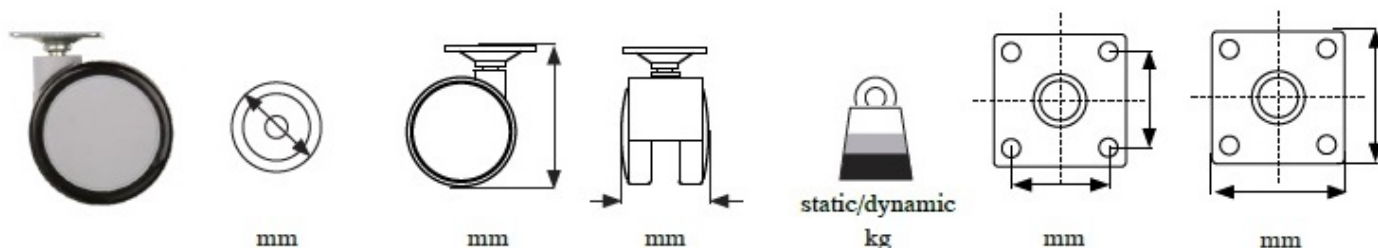

PRODUCT SHEET

Description:

Twin Castor "Bari" \varnothing 65mm, Black PU Tyre+Grey PP Core Top P:42x42mm, cc::32mm, Screw Holes \varnothing 5mm, All ZP, Mounting, Height:78mm, Dynamic Load Capacity:50KG, Static:80KG

Item number:

08.04.200-0

Units	Box	Carton	HS Code	Barcode
Pcs.	1	64	8302200090	 5704866107570

65

78

45

80/50

32 x 32