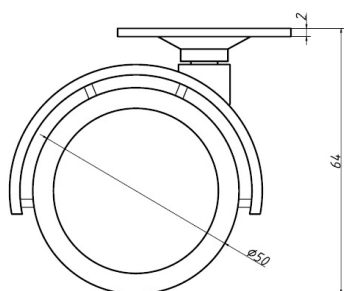

PRODUCT SHEET

Description:

Twin Castor "Lecco" $\varnothing 50$ mm, Grey PU Track, BLK PA Core, MH 64 mm, Plate: 42x42mm, cc: 32x32mm, $\varnothing 5$ mm Holes, 2mm Steel ZP, Grey, PU Tyre & Black PA Core, Wheel Width 45mm, Dynamic Load, Capacity 30KG, Static Load Capacity: 50 kg

Item number:

08.04.099-1

Units	Box	Carton	HS Code	Barcode
Pcs.	4	200	8302200090	 5704866486101

SISO A/S

Mileparken 11
DK-2740 Skovlunde
Denmark
VAT: DK 24786013

Phone +45 45 830 900

www.siso.dk
siso@siso.dk

Danske Bank
Nytorv Branch
Copenhagen
SWIFT: DABADKKK

Account no.
4180 3112 112936
IBAN Account
DK7230003112112936