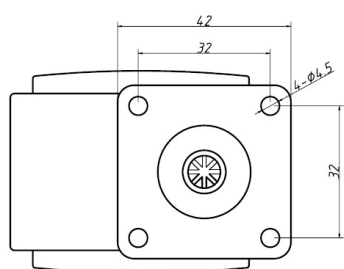

PRODUCT SHEET

Description:

Twin Castor "Lecco" $\varnothing 50$ mm, Grey PU Track, BLK PA Core, MH 64 mm, Plate: 42x42mm, cc: 32x32mm, $\varnothing 5$ mm Holes, 2mm Steel ZP, Grey, PU Tyre & Black PA Core, Wheel Width 45mm, Dynamic Load, Capacity 30KG, Static Load Capacity: 50 kg

Item number:

08.04.099-1

Units	Box	Carton	HS Code	Barcode
Pcs.	4	200	8302200090	 5704866486101

SISO A/S

Mileparken 11
DK-2740 Skovlunde
Denmark
VAT: DK 24786013

Phone +45 45 830 900

www.siso.dk
siso@siso.dk

Danske Bank
Nytorv Branch
Copenhagen
SWIFT: DABADKKK

Account no.
4180 3112 112936
IBAN Account
DK7230003112112936