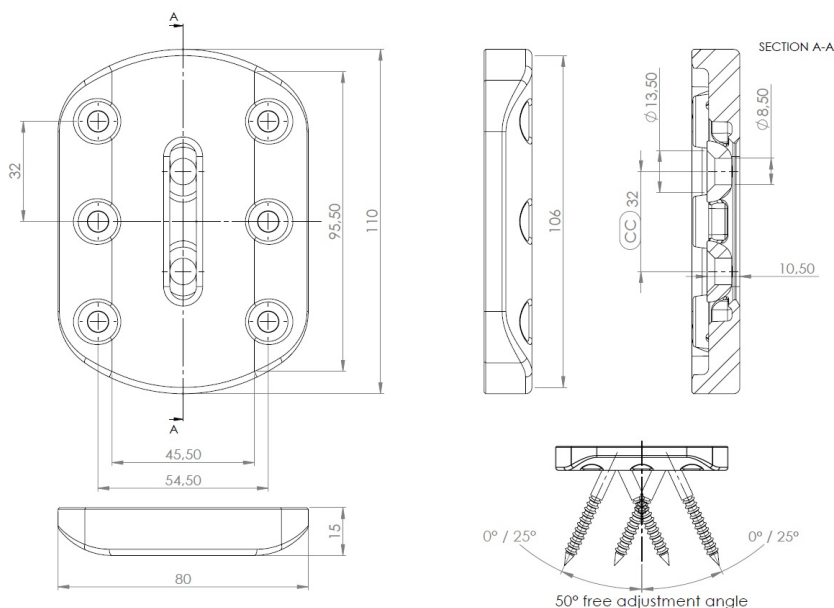

PRODUCT SHEET

Description:

Leg Connector "Conan", SS304, Black, F/Slanted Legs, (Screws For Leg Fixing to be bought separately. 2 x 06.11.215-0)

Item number:

06.11.210-0

Units	Box	Carton	HS Code	Barcode
Pcs.	4	40	8302420090	
				5704866503570