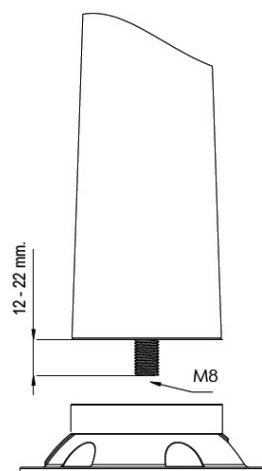

## Description:

Leg Connector "Mini-Twister", SS304, Raw

## Item number:

06.11.201-0

Units	Box	Carton	HS Code	Barcode
Set	4	40	8302420090	 5704866478779

Preset positioning spots to insure correct adjustment and strength

- 0°
- 6,50°
- 13,50°
- 20°