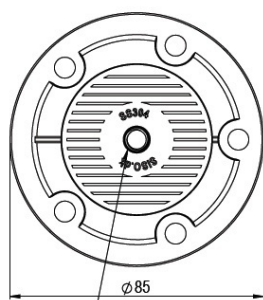

## Description:

Leg Connector "Mini-Twister", SS304, Raw

## Item number:

06.11.201-0

Units	Box	Carton	HS Code	Barcode
Set	4	40	8302420090	 5704866478779

Preset positioning spots to insure correct adjustment and strength

- 0°
- 6,50°
- 13,50°
- 20°