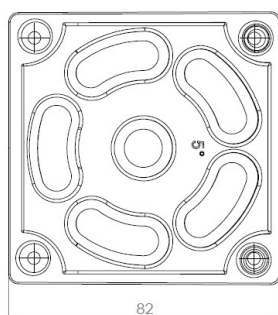

PRODUCT SHEET

Description:

Angle Wedge For "Rima" Leg Connector,5DG Angle,Black PC/ABS

Item number:

06.11.145-0

Units	Box	Carton	HS Code	Barcode
Pcs.	8	600	3903300000	
				5704866483704

SISO A/S

Mileparken 11
DK-2740 Skovlunde
Denmark
VAT: DK 24786013