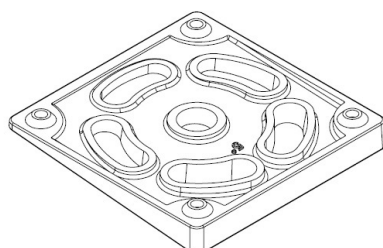

PRODUCT SHEET

Description:

Angle Wedge For "Rima" Leg Connector,5DG Angle,Black PC/ABS

Item number:

06.11.145-0

Units	Box	Carton	HS Code	Barcode
Pcs.	8	600	3903300000	
				5704866483704

SISO A/S

Mileparken 11
DK-2740 Skovlunde
Denmark
VAT: DK 24786013