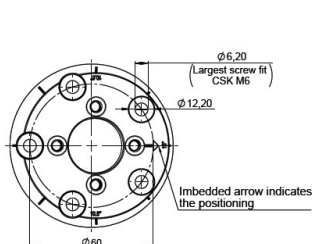

0 degrees

5 degrees

10,5 degrees

13,5 degrees

15 degrees