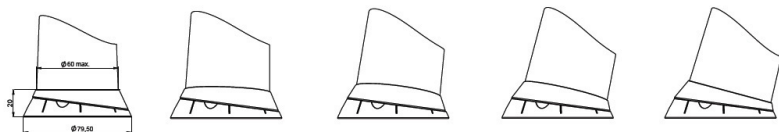

0 degrees

5 degrees

10,5 degrees

13,5 degrees

15 degrees