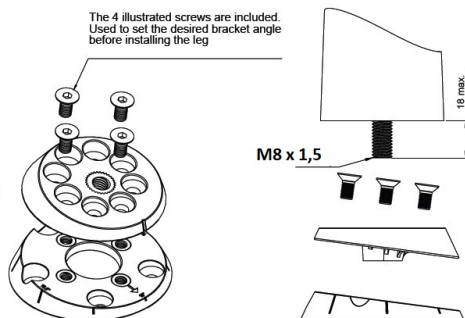

0 degrees

5 degrees

10,5 degrees

13,5 degrees

15 degrees