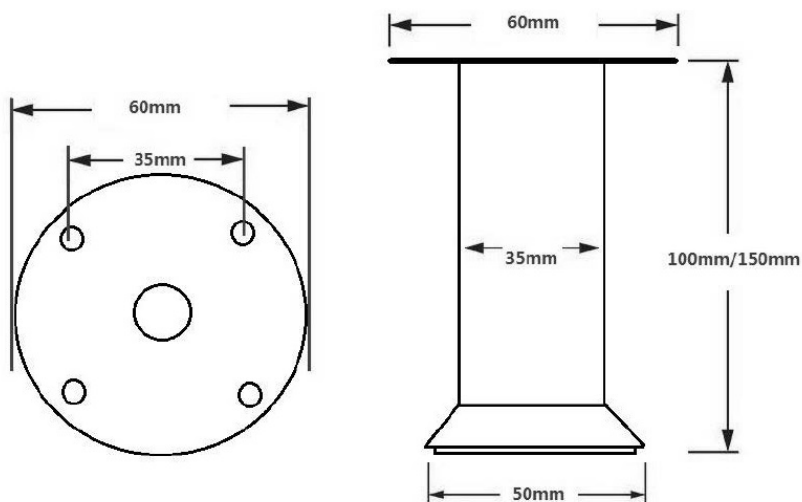

PRODUCT SHEET

Description:

Metal Leg "Siri", $\varnothing 35 \times 150$ mm, Matt Black, W/Plate $\varnothing 60$ mm, cc: 35mm, W/Adjustable Glide , 15mm Height Regulation

Item number:

06.09.422-0

Units	Box	Carton	HS Code	Barcode
Pcs.	10	50	8302420090	 5704866511872

SISO A/S

Mileparken 11
DK-2740 Skovlunde
Denmark
VAT: DK 24786013

Phone +45 45 830 900

www.siso.dk
siso@siso.dk

Danske Bank
Nytorv Branch
Copenhagen
SWIFT: DABADKKK

Account no.
4180 3112 112936
IBAN Account
DK7230003112112936