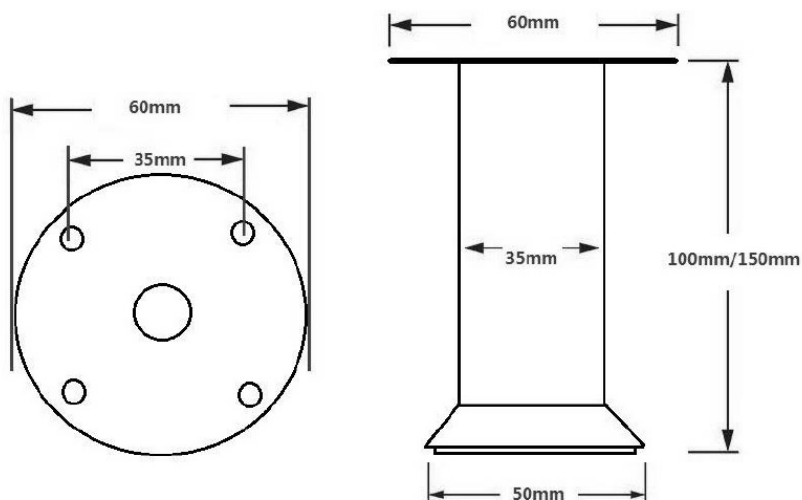

PRODUCT SHEET

Description:

Metal Leg "Siri", $\varnothing 35 \times 100$ mm, Matt Black, W/Plate $\varnothing 60$ mm, cc: 35mm, W/Adjustable Glide , 15mm Height Regulation

Item number:

06.09.421-0

Units	Box	Carton	HS Code	Barcode
Pcs.	10	100	8302420090	 5704866511865