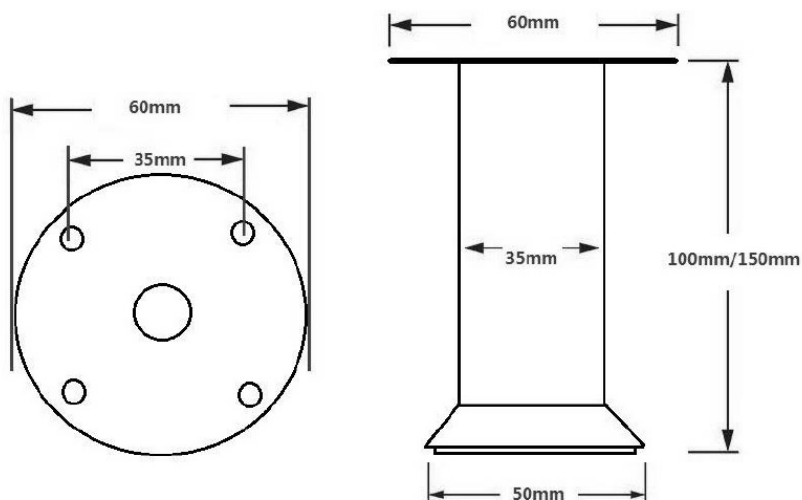

PRODUCT SHEET

Description:

Metal Leg "Siri", $\varnothing 35 \times 150 \text{mm}$, SS-look, W/Plate $\varnothing 60 \text{mm}$, cc: 35mm, W/Adjustable Glide, 15mm Height Regulation

Item number:

06.09.420-0

Units	Box	Carton	HS Code	Barcode
Pcs.	10	50	8302420090	 5704866511858

SISO A/S

Mileparken 11
DK-2740 Skovlunde
Denmark
VAT: DK 24786013

Phone +45 45 830 900

www.siso.dk
siso@siso.dk

Danske Bank
Nytorv Branch
Copenhagen
SWIFT: DABADKKK

Account no.
4180 3112 112936
IBAN Account
DK7230003112112936