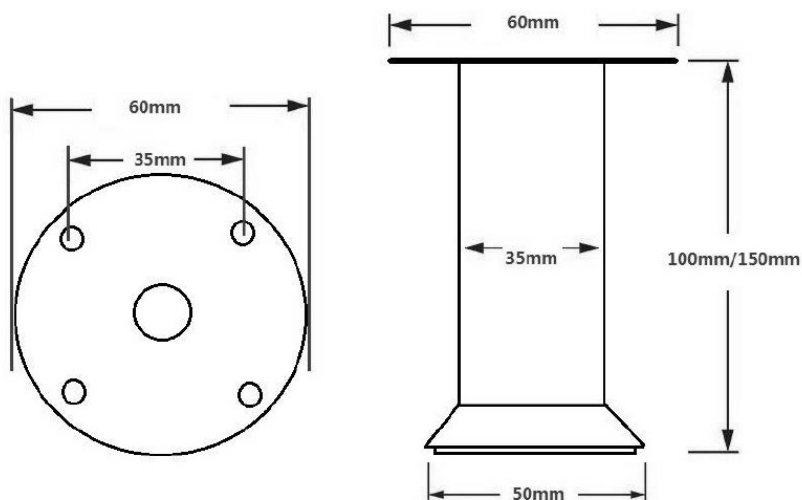

PRODUCT SHEET

Description:

Metal Leg "Siri", $\varnothing 35 \times 100$ mm, SS-look, W/Plate $\varnothing 60$ mm, cc: 35mm, W/Adjustable Glide, 15mm Height Regulation

Item number:

06.09.419-0

Units	Box	Carton	HS Code	Barcode
Pcs.	10	100	8302420090	 5704866511841