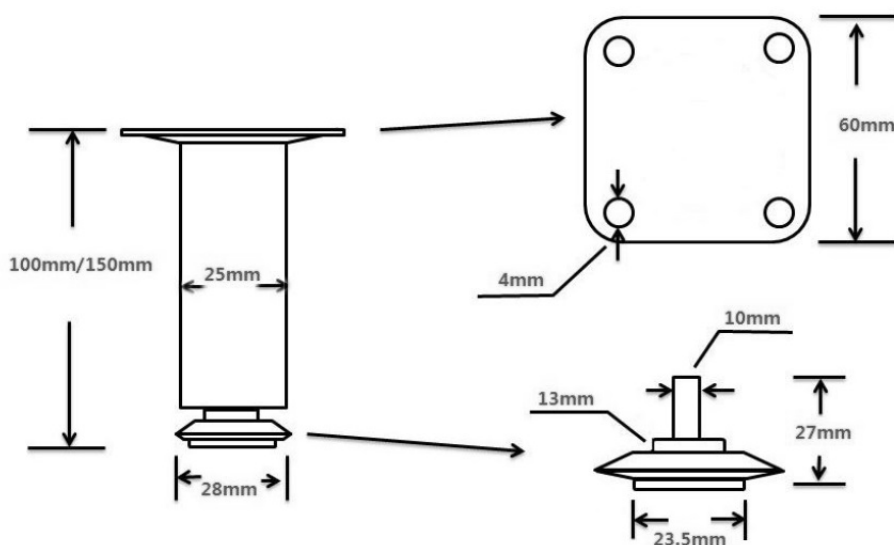

PRODUCT SHEET

Description:

Metal Leg "Vera", 25x25x150mm, Matt Black, W/Plate 60x60mm, cc:44x44mm, W/Adjustable Glide w/Hex Nut, 10mm Height, Regulation

Item number:

06.09.418-0

Units	Box	Carton	HS Code	Barcode
Pcs.	10	100	8302420090	
				5704866511742