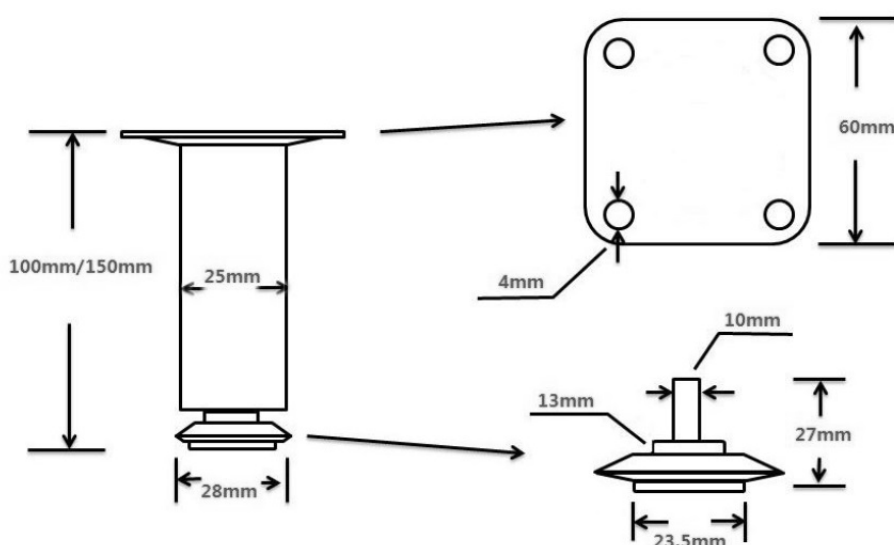

# PRODUCT SHEET

**Description:**

Metal Leg "Vera", 25x25x100mm, SS-Look, W/Plate 60x60mm, cc: 44x44mm, W/Adjustable Glide w/Hex Nut, 10mm Height, Regulation

**Item number:**

06.09.415-0

Units	Box	Carton	HS Code	Barcode
Pcs.	10	100	8302420090	
				5704866511711