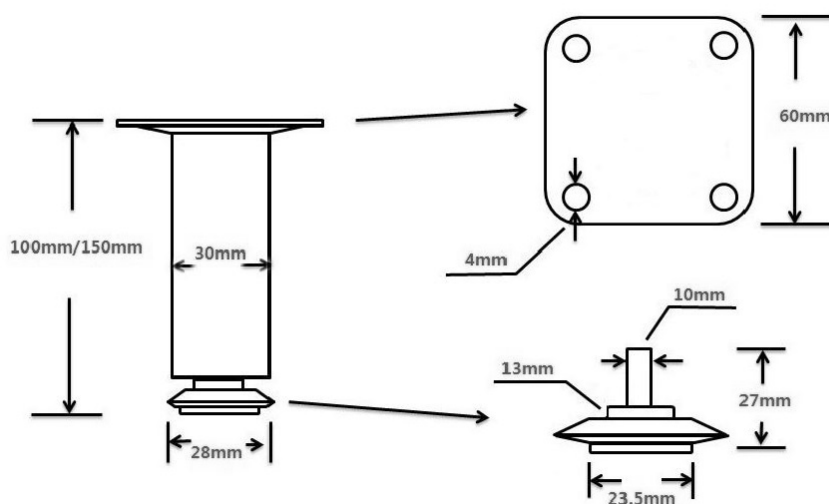

# PRODUCT SHEET

**Description:**

Metal Leg "Anna", ø30x150mm, Matt Black, W/Plate 60x60mm, cc: 44x44mm, W/Adjustable Glide w/Hex Nut, 10mm Height, Regulation

**Item number:**

06.09.414-0

Units	Box	Carton	HS Code	Barcode
Pcs.	10	100	8302420090	 5704866511704