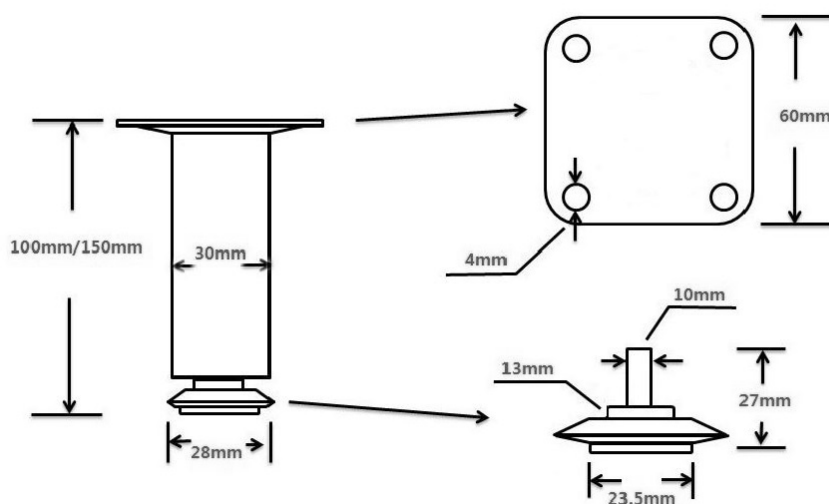

PRODUCT SHEET

Description:

Metal Leg "Anna", $\varnothing 30 \times 150$ mm, SS-Look, W/Plate 60x60mm, cc: 44x44mm, W/Adjustable Glide w/Hex Nut, 10mm Height, Regulation

Item number:

06.09.413-0

Units	Box	Carton	HS Code	Barcode
Pcs.	10	100	8302420090	
				5704866511698