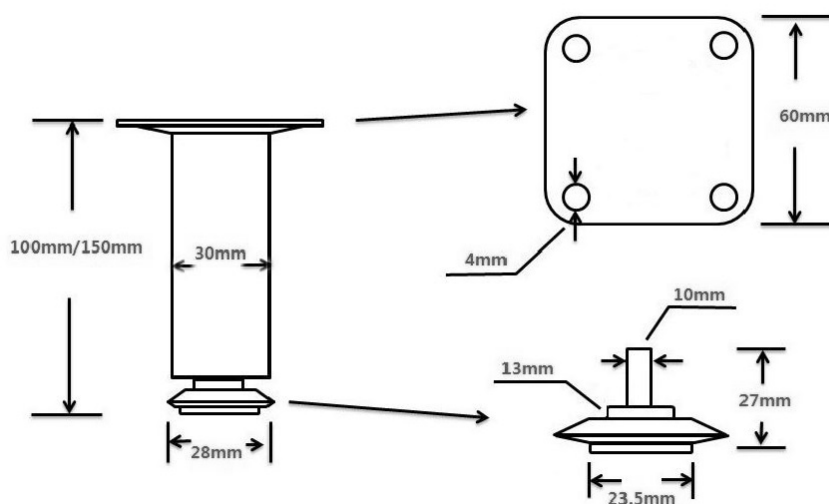

PRODUCT SHEET

Description:

Metal Leg "Anna", ø30x100mm, SS-Look, W/Plate 60x60mm, cc: 44x44mm, W/Adjustable Glide w/Hex Nut, 10mm Height, Regulation

Item number:

06.09.410-0

Units	Box	Carton	HS Code	Barcode
Pcs.	10	100	8302420090	
				5704866511629